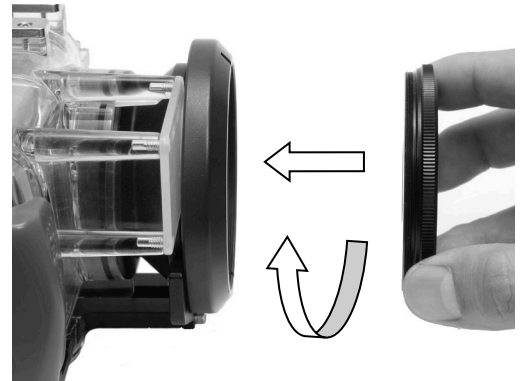

INON

INON M27-M67 Mount Converter for UFL-M150 ZM80

Thank you for purchasing INON product.

The INON M27-M67 Mount Converter for UFL-M150 ZM80 is dedicated optional part for the INON Underwater Micro Fisheye Lens 「UFL-M150 ZM80」 to attach on INON “M67 Mount Base”.

Refer to 「UFL-M150 ZM80」 user manual to check if your camera, housing and Mount Base is compatible with the 「UFL-M150 ZM80」

- Compatible product:**
- Subject side [attachment lens]
 - INON Underwater Micro Fisheye Lens「UFL-M150 ZM80」
 - Camera side [Mount Base]
 - INON 「M67 Mount Base」
 - ★: Not all “M67 Mount Base” is usable. Check compatibility of your camera/housing according to 「UFL-M150 ZM80」 user manual

UFL-M150 ZM80 side

M67 Mount side

- Installation method:**
- **Apply thin film of grease (grease for an underwater housing/protector) on the threaded part of this product** to prevent anchoring of this product due to 「salt build-up」 「electrical corrosion」. Then screw this product clockwise on an M67 Mount Base.