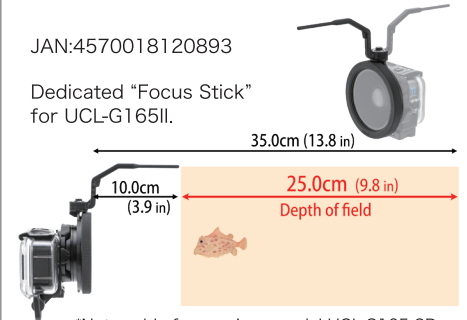

**UCL-G165 II SD**

Underwater Wide Close-up Lens

JAN:4570018120855

FOV (u/w) 110°, Minimum focusing distance: 10cm/3.9in.

By increasing the angle of view appropriately, the UCL-G165 II provides a deeper depth of field compared to ordinary macro lenses and is also useful for close focus wide angle shots.

\*Optional "Focus Stick (PAT. P)" intuitively let you know minimum focusing distance and focus range.

### Packaged Focus Stick (PAT.P) Ensures Blur-free Clips

Assists easy and assured blur-free high-magnification close-up clips. The Focus Stick rotates 360° at the base and has clicks at every 90°, so it can be instantly flipped when it is not necessary. Can be mounted vertically as well. Detachable from the lens when not in use.

\*\*The UCL-G55 SD provides ultra-high magnification, so using a tripod is recommended to prevent handshake.

**New** **Focus Stick for UCL-G165 II**

JAN:4570018120893

Dedicated "Focus Stick" for UCL-G165 II.