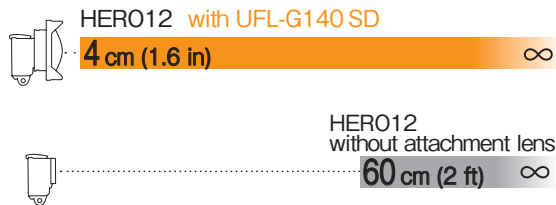

Ultra-wide Even Underwater. Captures Vivid Moments

UFL-G140 SD

Underwater Semi-fisheye Conversion Lens

JAN:4562121437739

Underwater FOV 140°

Minimum focusing distance: 4cm/1.6in.

The UFL-G140 SD provides wild wide underwater footage nearly same view angle as using action camera on land.

Ultra-wide Even Underwater

Though an action camera is equipped with ultra wide lens, its coverage underwater will dramatically narrow down due to different refraction ratio between air and water. For example, maximum angle of view of GoPro® HERO12 Black is approx. 156° on land which will narrow down to approx. 94° when we put the camera in genuine dive housing and bring it underwater due to different refraction index. The INON UFL-G140 SD provides ultra wide semi-fisheye imaging with angle of view 140° underwater enabling wild underwater video work only with action cameras.

Dynamic CFWA Imaging

Shooting through the INON UFL-G140 SD lens enables you to shoot a subject at close range to benefit deformed and/or perspective result. The native depth of field (DoF) of the GoPro® HERO12 Black on land is approx. 60cm/2ft to infinite. With the INON UFL-G140 SD, DoF underwater will be extended to 4cm/1.6in to infinite closer to camera side.

Protective Cover for UFL-G140 SD (OR)

JAN:4570018120756

Neoprene lens cover to protect "UFL-G140 SD" when attached on GoPro housing. When not in use underwater, you can put it on your arm not to lose.

New Protective Cover for UFL-G140 SD (PK)

JAN:4570018120916

Highly visible fluorescent pink cover for UFL-G140 SD.

Set-up Example

Detail on INON website ▶