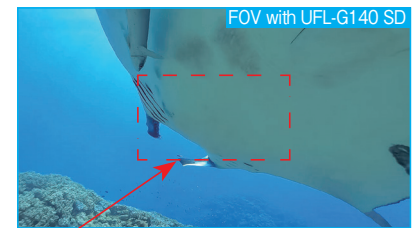

### UFL-G140 SD

Underwater Semi-fisheye Conversion Lens

JAN:4562121437739

**Underwater FOV 140°**

**Minimum focusing distance: 4cm/1.6in.**

The UFL-G140 SD provides wild wide underwater footage nearly same view angle as using action camera on land.

#### Ultra-wide Even Underwater

Though an action camera is equipped with ultra wide lens, its coverage underwater will dramatically narrow down due to different refraction ratio between air and water. For example, maximum angle of view of GoPro® HERO12 Black is approx. 156° on land which will narrow down to approx. 94° when we put the camera in genuine dive housing and bring it underwater due to different refraction index. The INON UFL-G140 SD provides ultra wide semi-fisheye imaging with angle of view 140° underwater enabling wild underwater video work only with action cameras.

#### Dynamic CFWA Imaging

Shooting through the INON UFL-G140 SD lens enables you to shoot a subject at close range to benefit deformed and/or perspective result. The native depth of field (DoF) of the GoPro® HERO12 Black on land is approx. 60cm/2ft to infinite. With the INON UFL-G140 SD, DoF underwater will be extended to 4cm/1.6in to infinite closer to camera side.