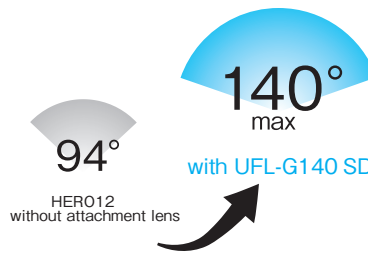

## Ultra-wide Even Underwater. Captures Vivid Moments

### UFL-G140 SD

Underwater Semi-fisheye Conversion Lens

JAN:4562121437739

**Underwater FOV 140°**

**Minimum focusing distance: 4cm/1.6in.**

The UFL-G140 SD provides wild wide underwater footage nearly same view angle as using action camera on land.

#### Ultra-wide Even Underwater

Though an action camera is equipped with ultra wide lens, its coverage underwater will dramatically narrow down due to different refraction ratio between air and water. For example, maximum angle of view of GoPro® HERO12 Black is approx. 156° on land which will narrow down to approx. 94° when we put the camera in genuine dive housing and bring it underwater due to different refraction index. The INON UFL-G140 SD provides ultra wide semi-fisheye imaging with angle of view 140° underwater enabling wild underwater video work only with action cameras.

#### Dynamic CFWA Imaging

Shooting through the INON UFL-G140 SD lens enables you to shoot a subject at close range to benefit deformed and/or perspective result. The native depth of field (DoF) of the GoPro® HERO12 Black on land is approx. 60cm/2ft to infinite. With the INON UFL-G140 SD, DoF underwater will be extended to 4cm/1.6in to infinite closer to camera side.