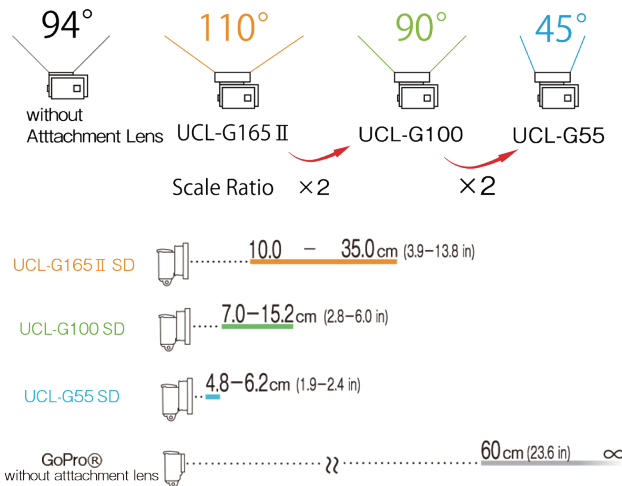

Check out sample movies!

SD Front Mask for HERO9

(for GoPro HERO9/HERO10/HERO11/HERO12 JAN:4562121439948

Optional "SD Front Mask" is required to use INON lenses for GoPro cameras. The "SD Front Mask" is designed to use for GoPro original housing. Please see INON web site for detail.