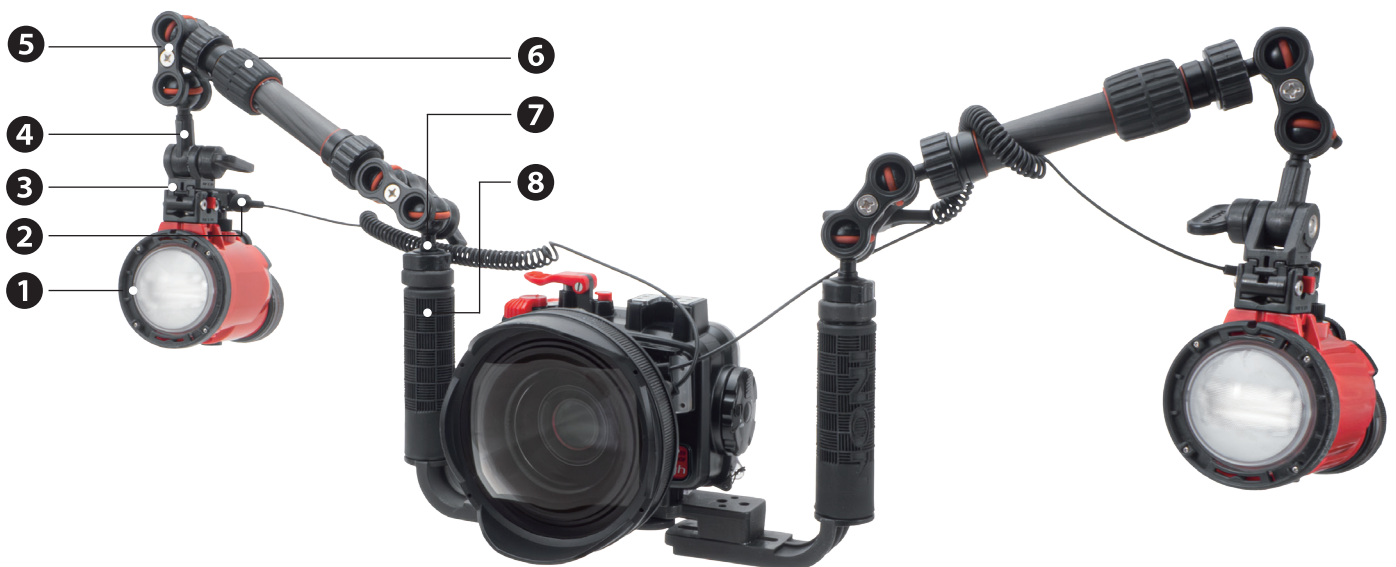

### No rattle underwater

Designed specifically for compatible housings to prevent accidental rattling while diving. Both stability and ease of installation are ensured.

## Single Strobe

- ① S-220 Strobe
- ② Optical D Cable Type L Rubber Bush Set 2
- ③ Quick Holder Set S-Z
- ④ YS Adapter MV
- ⑤ Clamp III x 2
- ⑥ Carbon Telescopic Arm SS
- ⑦ Direct Base III
- ⑧ D5 Holder
- ⑨ D5 Base
- ⑩ UWL-95S XD Wide Conversion Lens
- ⑪ Dome Lens Unit III G
- ⑫ XD Mount for PT-056/058/059

## Dual Strobe

- ① S-220 Strobe
- ② Optical D Cable Type L Rubber Bush Set 2
- ③ Quick Holder Set S-Z
- ④ YS Adapter MV
- ⑤ Clamp III x 2
- ⑥ Carbon Telescopic Arm SS
- ⑦ Direct Base III
- ⑧ D5 Holder