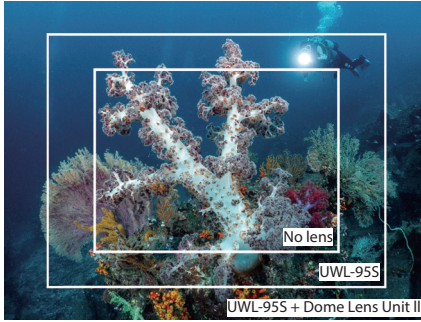

### How wide with INON lens underwater?

A wide conversion lens is essential for wide-angle imaging as the angle of view narrows underwater due to different refractive index from that on land.

AR Coating	Focusable ON Lens	U/WFOV Max.95°	XD Mount
Optical Glass	Made in Japan	Dual Use Land, U/W	

### Compact, lightweight wide conversion lens featuring quick lens installation and removal

Dual use on land and underwater, with a maximum angle of 95° wide imaging underwater and 159° fish-eye imaging on land. Compact and lightweight while supporting up to 1.0" sensor with 24mm wide end digital camera. An optional "Dome Lens Unit III" further increases underwater angle of view to approximately 141°.